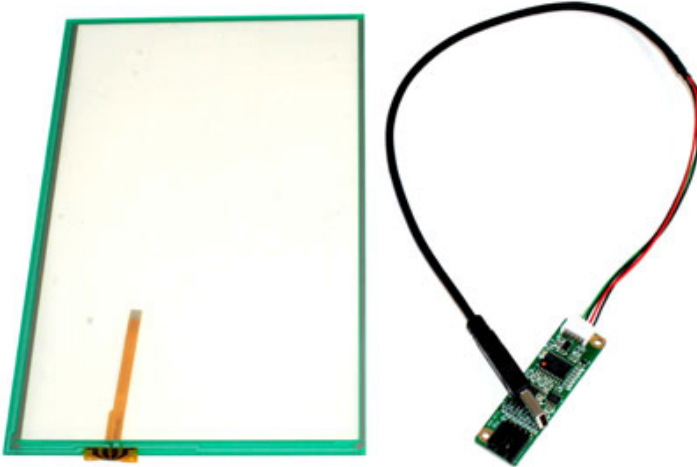

72.00 EUR

incl. 19% VAT, plus shipping

• **For 16:9 ratio**

**TOUCHSCREEN-KIT 10.2" (16:9)**

Enhancement/Repair-Kit consisting of :

- 10.2" Touchscreen-glass
- USB Controller
- USB connector cable
- Dimensions : mm
- Thickness : 1,4mm
- Visible area : mm

Compatible with eg. CTF1020.